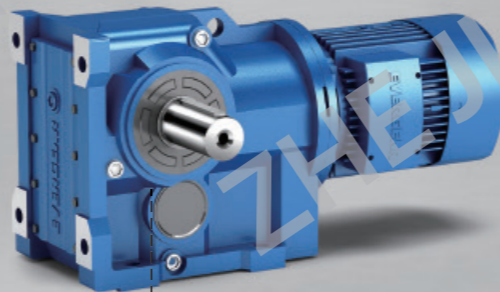

EZ Series

弧齿锥齿轮减速机
Spiral Bevel Gear Reducer

EF Series

平行轴斜齿轮减速机
Parallel Shaft Helical Gear Motor

EK Series

斜齿轮-弧齿锥齿轮减速机
Helical - Bevel Gear Motor

EH/EB Series

大功率齿轮减速机
High Power Reducer

ZGY Series

悬挂式减速机
Shaft-Mounted Reducer