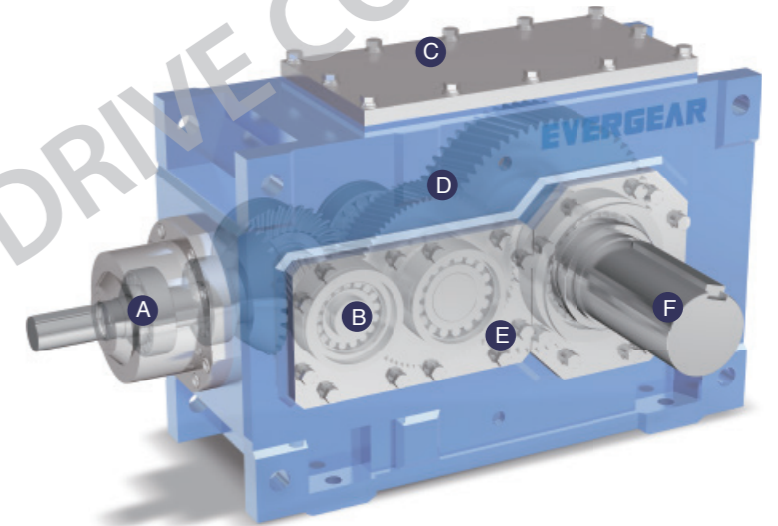

企业文化  
**CULTURE**

Marathon spirit for all staff 全员马拉松精神

三坐标  
Zeiss Three Coordinate measuring machines

齿轮日常养护  
Daily maintenance of gears

- A 输入轴 Input Shaft
- B 齿轮轴 Gear Shaft
- C 箱盖 Housing Cover
- D 齿轮 Gears
- E 侧盖 Side Cover
- F 输出轴 Output Shaft