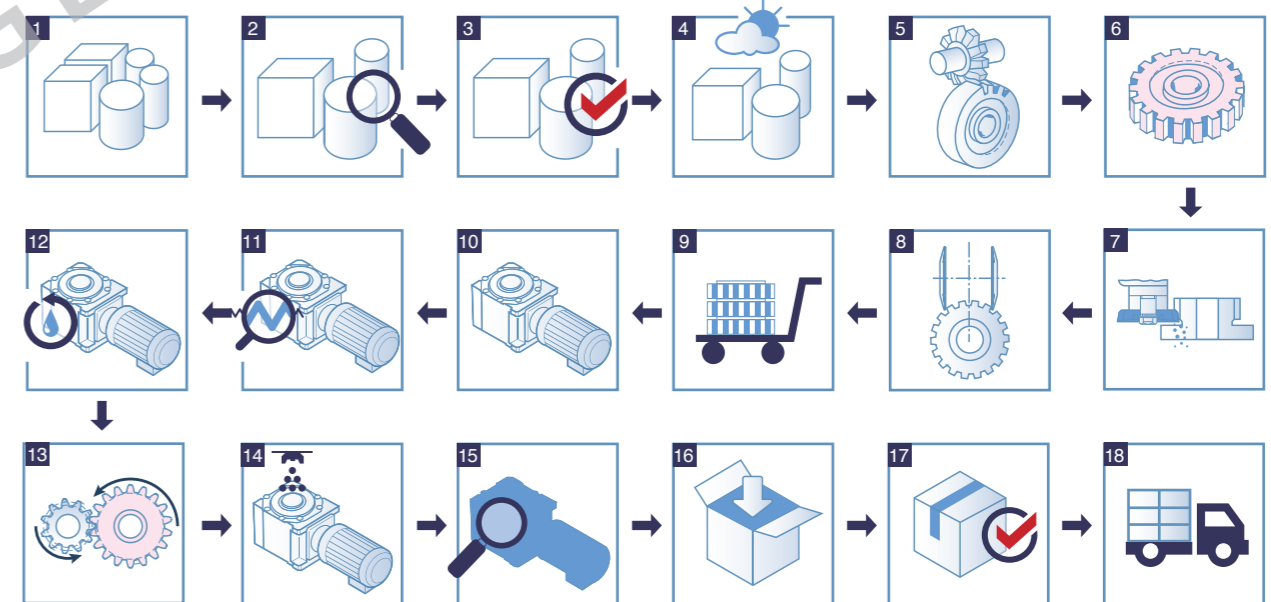

environmental protection sewage treatment / chemical mixing / steel metallurgy / road construction machinery / packaging machinery / plastic machinery / automatic logistics lines / photovoltaic industry / lithium battery industry / power cement equipment / wheel hub equipment / textile equipment / port lifting equipment / metal drawing equipment / Shield boring machine / Beer and beverage equipment / Grain machinery and equipment / Electronic special equipment / Coal transportation

企业文化  
**CULTURE**

Marathon spirit for all staff 全员马拉松精神

三坐标  
Zeiss Three Coordinate measuring machines

齿轮日常养护  
Daily maintenance of gears

- A 输入轴 Input Shaft
- B 齿轮轴 Gear Shaft
- C 箱盖 Housing Cover
- D 齿轮 Gears
- E 侧盖 Side Cover
- F 输出轴 Output Shaft